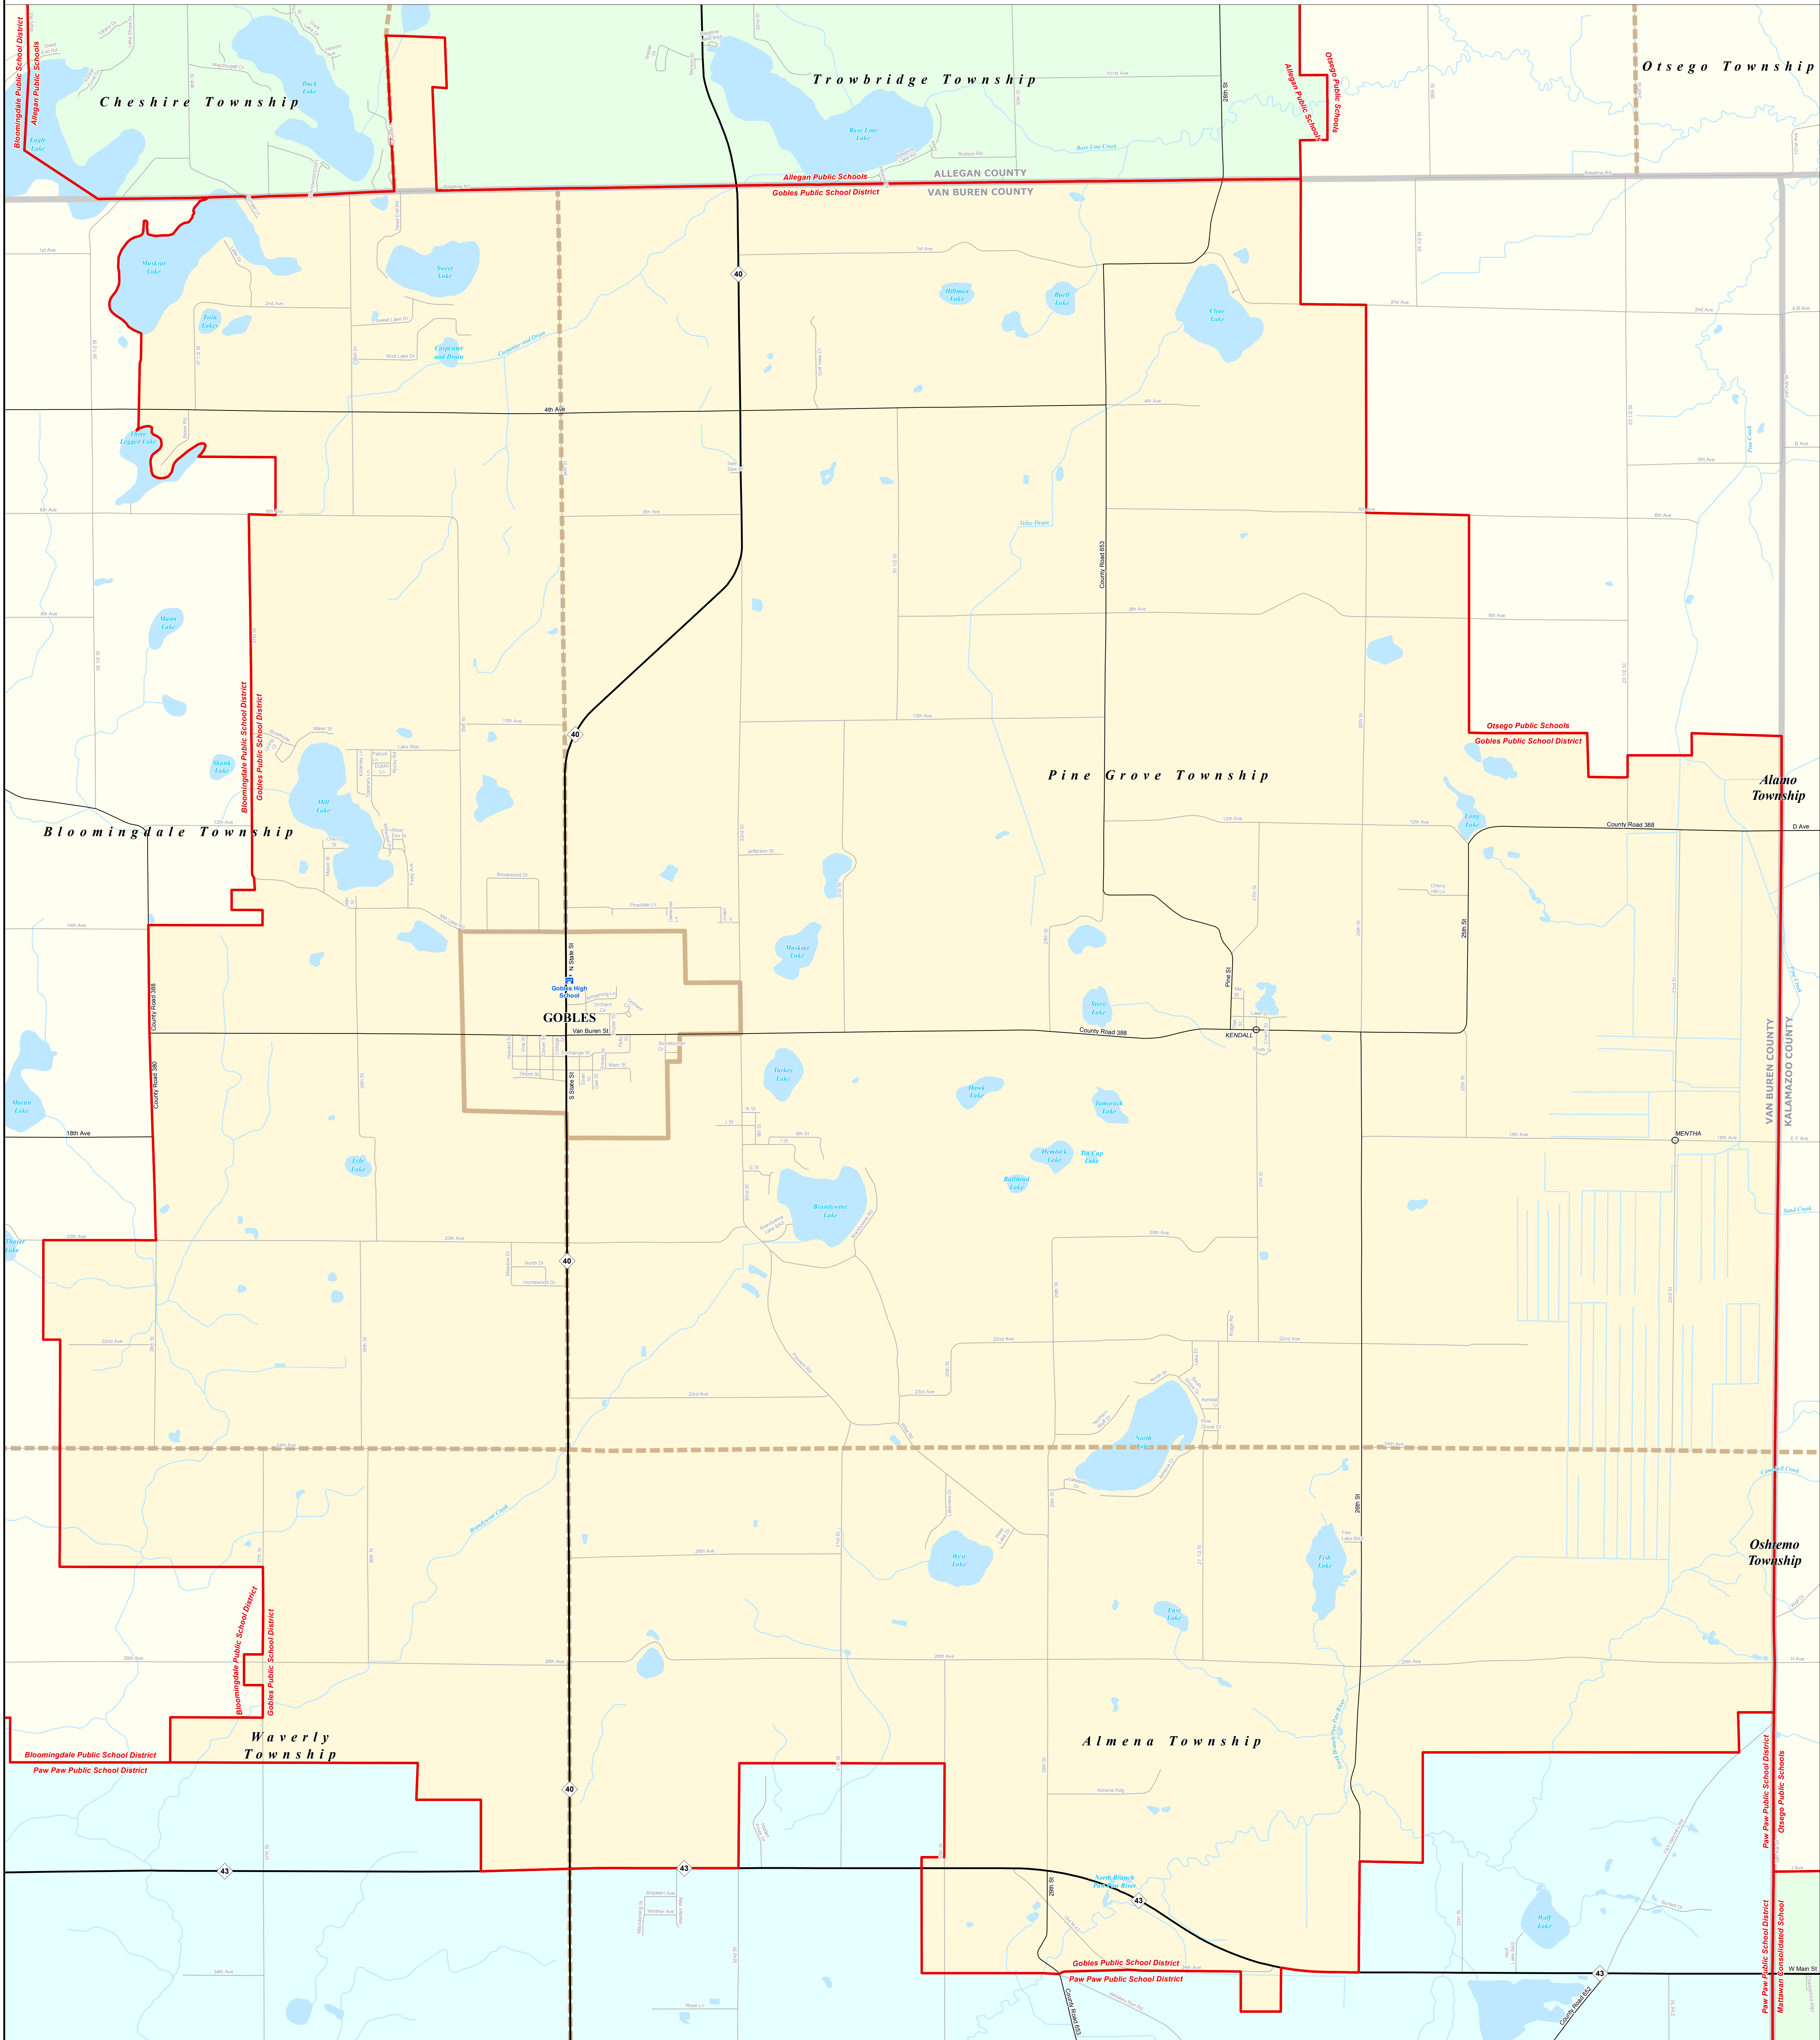

GOBLES PUBLIC SCHOOL DISTRICT

Van Buren ISD

*Note: Non K-12 School Districts identified with Asterisk (*) in Name

11/14/13

Legend	
School District	Unincorporated Place
County	Water Feature
City	River, Stream, or Drain
Township	Railroad
Village	Freeway
Census Designated Place	Highway
	Primary Road
	Local Road

Source: Michigan Geographic Framework, v13a